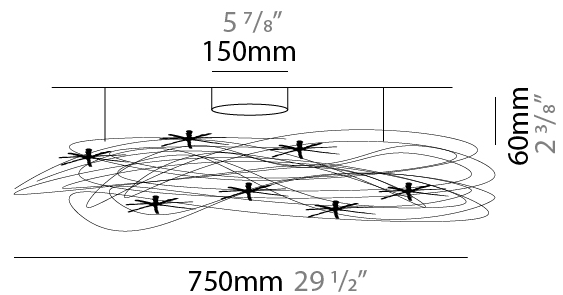

CONFUSIONE SURFACE

D132001

base number

1. To build a product code in our configurator select the specify button on the base model # product page
2. To build a manual product code on this datasheet choose from the options listed below in blue font and add the suffix to the base model #

GENERAL

Series: Confusione
Brand: Knikerboker
Division: Design
Mounting Type: Surface
Mounting Location: Ceiling
Subcategory: Ambient

PHYSICAL

Shape: Round
Diameter (mm): 750
Diameter (in): 29 1/2
Light Distribution: Direct / Indirect
Fixture Finish: ANA
Fixture Material: Aluminum

ELECTRICAL

Number of Lamps: 10
Lamp Type: LED
Input Wattage (W): 12
Bulb Included: Bulb Included
Total Output Wattage (W): 10
Max. Wattage Per Lamp (W): 1
Lamp Base: G4
Dimming: 0-10V Dimming / Phase Dimming (120Vac Only)
Driver Included: Yes
Driver Location: Integrated
Driver Type: Constant Voltage - Universal
Driver Class: Class 2
Input Voltage (V): 120 - 277
Output Voltage (V): 12
Upon Request: (Not included - see components) Remote: 0-10Vdc dimming / Phase dimming @120Vac only / (Included) Integral: Non-dimming 277Vac

LED

Number of LEDs: 10
Color Temperature (°K): 3000
Max. Delivered Lumen (lm): 800

OPTICAL

RATINGS AND CERTIFICATIONS

Certified By: CSA Certified to UL and CSA Standards
IP rating: IP20

PROJECT
TYPE
SPECIFIER
QUANTITY
DATE