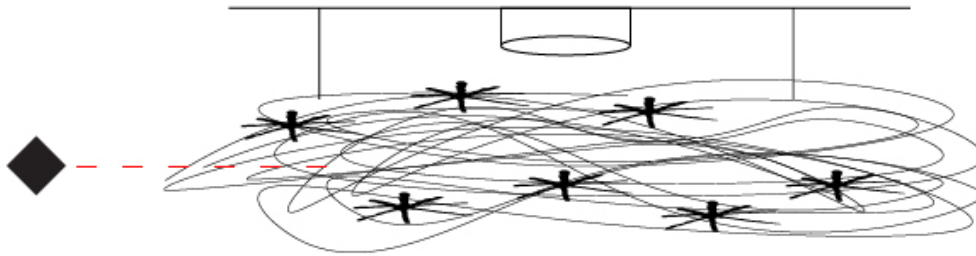

D132002

PROJECT

TYPE

SPECIFIER

QUANTITY

DATE