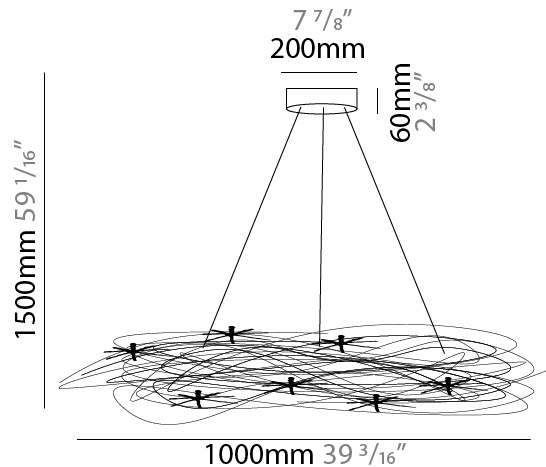

CONFUSIONE SUSPENSION

D131272

base number

1. To build a product code in our configurator select the specify button on the base model # product page
2. To build a manual product code on this datasheet choose from the options listed below in blue font and add the suffix to the base model #

GENERAL

Series: Confusione
Brand: Knikerboker
Division: Design
Mounting Type: Suspension
Mounting Location: Ceiling
Subcategory: Ambient

PHYSICAL

Shape: Round
Diameter (mm): 1000
Diameter (in): 39 ³/₈
Extension (mm): 2000
Extension (in): 78 ³/₄
Light Distribution: Direct / Indirect
Fixture Finish: ANA
Fixture Material: Anodized Aluminum
Cable Details: Silicon Cable 2000mm / 78 3/4

ELECTRICAL

Number of Lamps: 25
Lamp Type: LED
Input Wattage (W): 30
Bulb Included: Bulb Included
Total Output Wattage (W): 25
Max. Wattage Per Lamp (W): 1
Lamp Base: G4
Dimming: 0-10V Dimming / Phase Dimming (120Vac Only)
Driver Included: Yes
Driver Location: Integrated
Driver Type: Constant Voltage - Universal
Driver Class: Class 2
Input Voltage (V): 120 - 277
Output Voltage (V): 12
Lamp Voltage (V): 12
Upon Request: (Not included - see components) Remote: 0-10Vdc dimming / Phase dimming @120Vac only / (Included) Integral Non-dimming 277Vac

LED

Color Temperature (°K): 3000
Max. Delivered Lumen (lm): 2000
CRI: >80 CRI

OPTICAL

RATINGS AND CERTIFICATIONS

Certified By: CSA Certified to UL and CSA Standards
IP rating: IP20