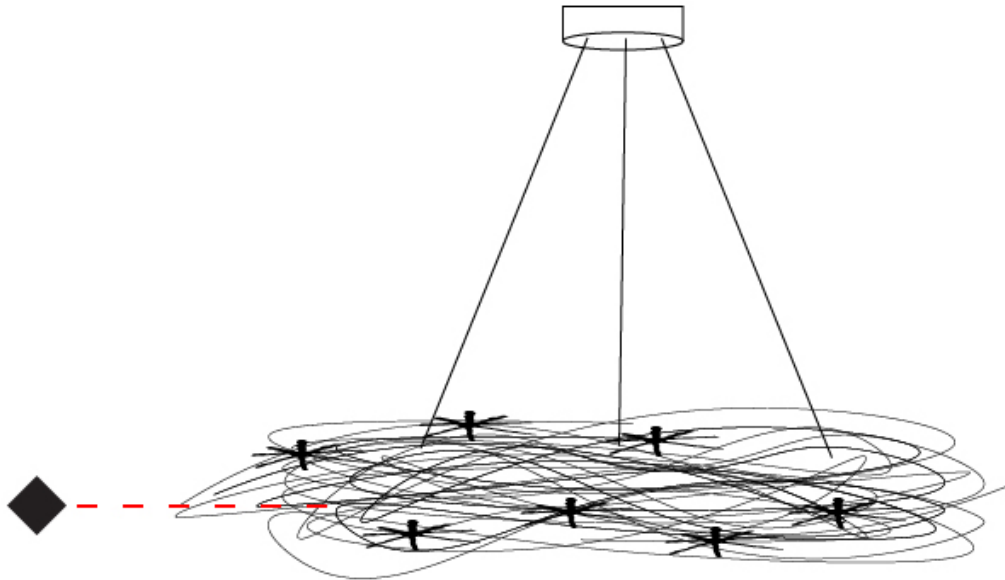

CONFUSIONE SUSPENSION

D131001

PROJECT

TYPE

SPECIFIER

QUANTITY

DATE

D